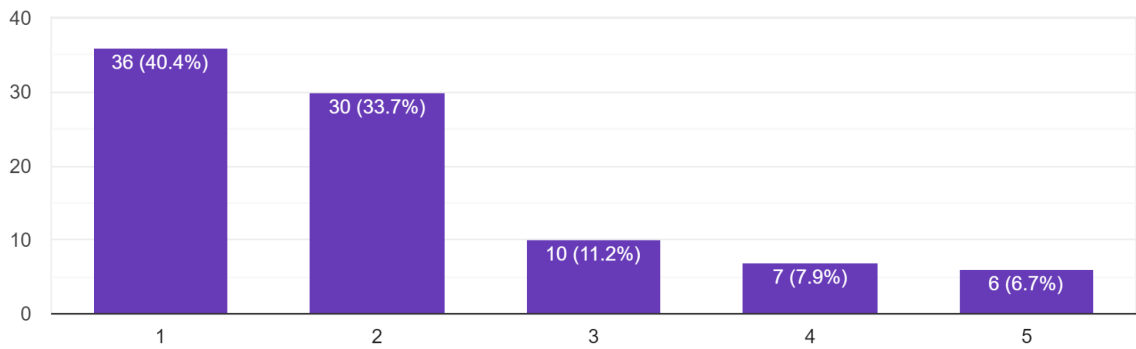

a) One of oldest and established institutions/university

89 responses