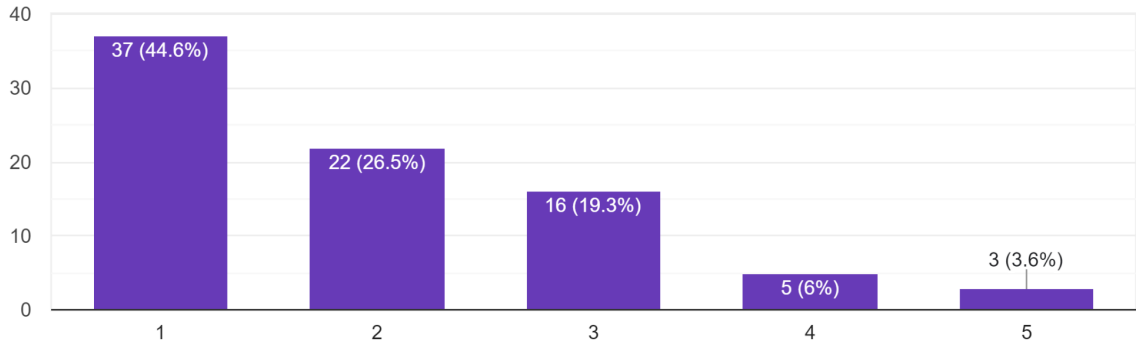

The Parents have given scores between 3 to 5. They are stratified with the following parameters. The suggestions include affordable fee structure and discipline.

1. Your ward has Chosen Panjab University because (can select more than one response)

83 responses

a) One of oldest and established institutions/university

89 responses

(b) its vicinity and location

90 responses

c) Reputation as a disciplined institution

92 responses

d) Environment and ambiance